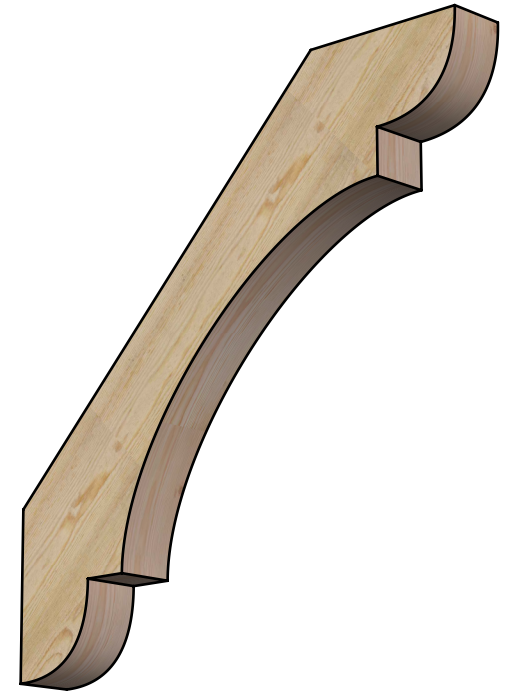

BRC04X36X36OLY00RDF

4"W X 36"D X 36"H OLYMPIC ROUGH SAWN BRACE, DOUGLAS FIR

SIDE

FRONT

EKENA MILLWORK
 2300 WEST MAIN ST.
 CLARKSVILLE, TX 75426
 TOLL FREE: 866-607-0453
 WWW.EKENAMILLWORK.COM

NOTES

1. INSTALLATION TO BE COMPLETED IN ACCORDANCE WITH MANUFACTURER'S SPECIFICATIONS.
2. DRAWING MAY NOT BE TO SCALE
3. THIS DRAWING IS INTENDED FOR DESIGN AND PLANNING PURPOSES ONLY.
4. ALL INFORMATION CONTAINED HEREIN WAS CURRENT AT THE TIME OF DEVELOPMENT BUT MUST BE REVIEWED AND APPROVED BY THE PRODUCT MANUFACTURER TO BE CONSIDERED ACCURATE.
5. PRODUCTS ARE NOT KILN DRIED. THIS ITEM IS UNIQUE AND WILL CONTAIN THE NATURAL VARIATIONS THAT THE WOOD SPECIES OFFERS. THIS MAY RESULT IN VARIATIONS UP TO 1/4"