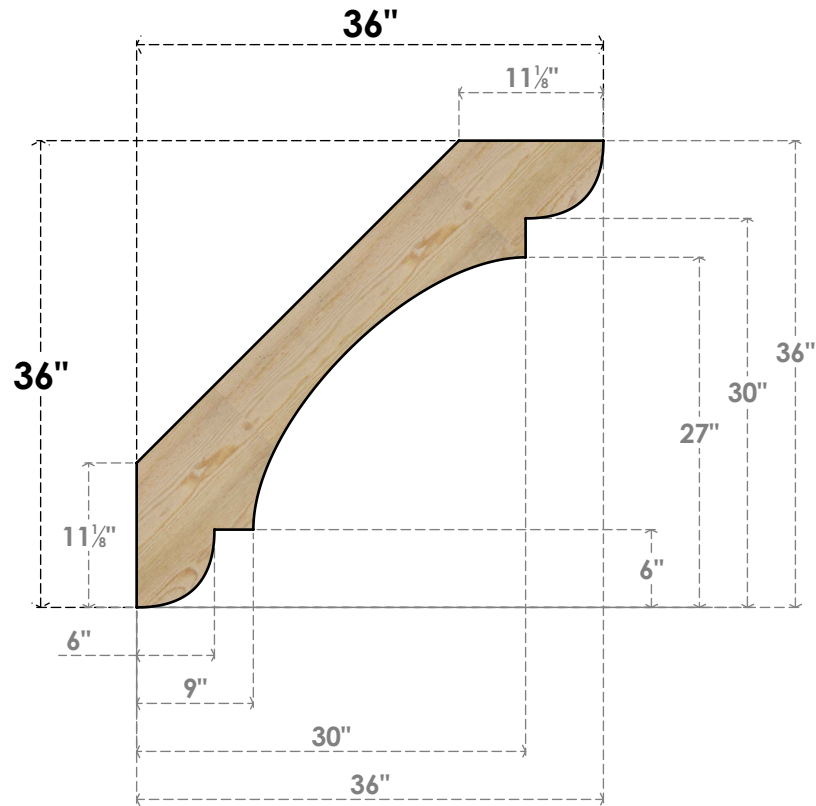

BRC04X36X36OLY00RDF

4"W X 36"D X 36"H OLYMPIC ROUGH SAWN BRACE, DOUGLAS FIR

SIDE

FRONT

EKENA MILLWORK
 2300 WEST MAIN ST.
 CLARKSVILLE, TX 75426
 TOLL FREE: 866-607-0453
 WWW.EKENAMILLWORK.COM

NOTES

1. INSTALLATION TO BE COMPLETED IN ACCORDANCE WITH MANUFACTURER'S SPECIFICATIONS.
2. DRAWING MAY NOT BE TO SCALE
3. THIS DRAWING IS INTENDED FOR DESIGN AND PLANNING PURPOSES ONLY.
4. ALL INFORMATION CONTAINED HEREIN WAS CURRENT AT THE TIME OF DEVELOPMENT BUT MUST BE REVIEWED AND APPROVED BY THE PRODUCT MANUFACTURER TO BE CONSIDERED ACCURATE.
5. PRODUCTS ARE NOT KILN DRIED. THIS ITEM IS UNIQUE AND WILL CONTAIN THE NATURAL VARIATIONS THAT THE WOOD SPECIES OFFERS. THIS MAY RESULT IN VARIATIONS UP TO 1/4"